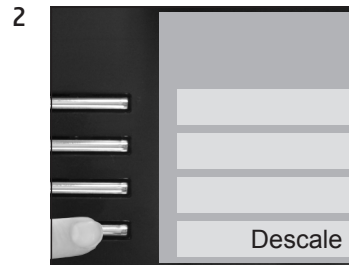

»Maintenance status (1/5)«