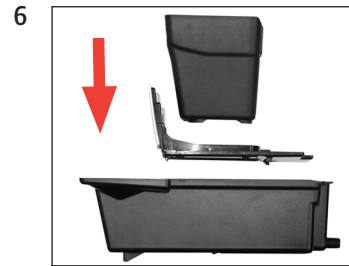

»Empty drip tray.«