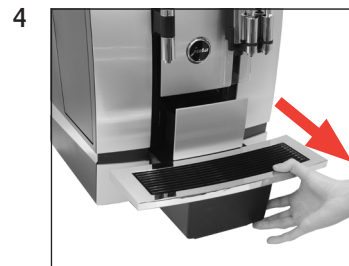

»Empty drip tray.«