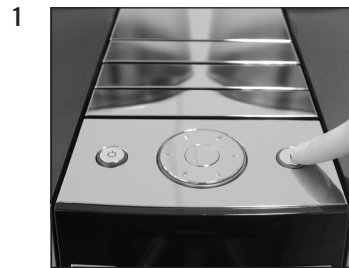

GIGA X7c Professional

Descaling the machine

Approximate duration 50 min.

Equipment required:

Descaling tablets

Tub of 36 (Art. 70751)

Pack of 3 (Art. 61848)

These short instructions do not replace the 'GIGA X7c Professional Instructions for Use'. Make sure you read and observe the safety information and warnings first in order to avoid hazards.

Precondition: »Decalcify machine.«
(or »Please select product:«)