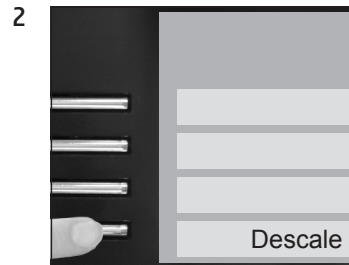

»Maintenance status (1/5)«

»Empty drip tray.«