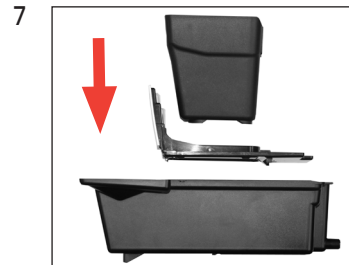

»Pour descaling agent into water tank.«