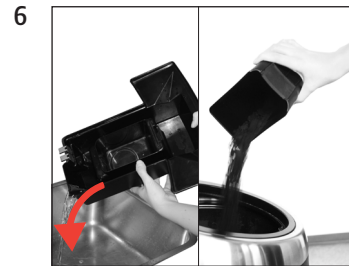

GIGA X7c Professional

Descaling the machine

Approximate duration 50 min.

Equipment required:

Descaling tablets

Tub of 36 (Art. 70751)

Pack of 3 (Art. 61848)

These short instructions do not replace the 'GIGA X7c Professional Instructions for Use'. Make sure you read and observe the safety information and warnings first in order to avoid hazards.

Precondition: »Decalcify machine.«
(or »Please select product:«)

»Maintenance status (1/5)«

»Empty drip tray.«

»Pour descaling agent into water tank.«

»Press the Rotary Switch.«

»Machine is being descaled.«
»Empty drip tray.«