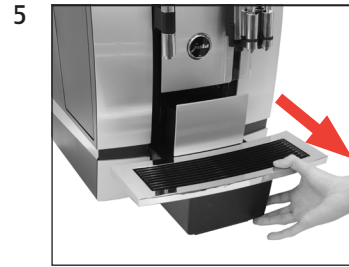

»Pour descaling agent into water tank.«