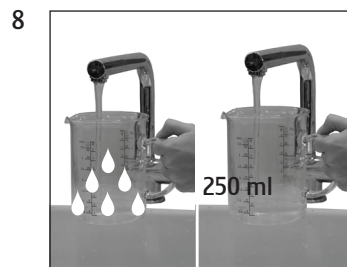

»Milk system is being rinsed.«
»Milk system cleaning complete.«
»Please select product:«