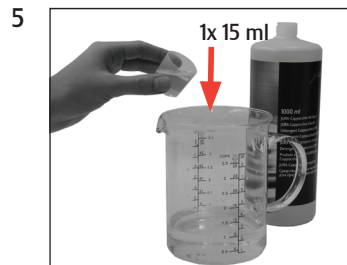

»Milk system is being rinsed.«
»Water for cleaning milk system.«