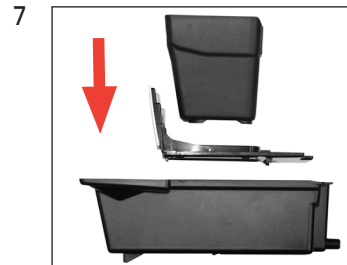

»Pour descaling agent into water tank.«