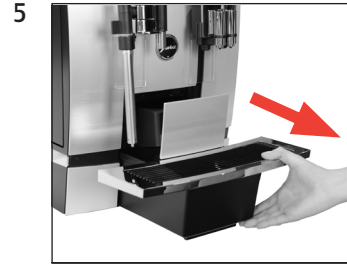

»Pour descaling agent into water tank.«