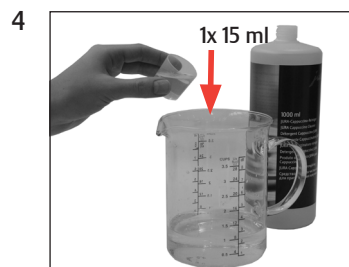

»Milk system is being rinsed.«
»Water for cleaning milk system.«