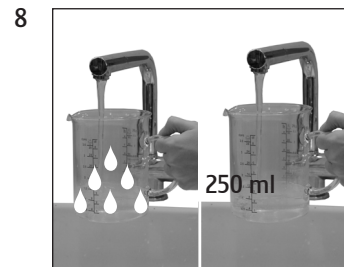

»Milk system is being rinsed.«
»Milk system cleaning complete.«
»Please select product:«