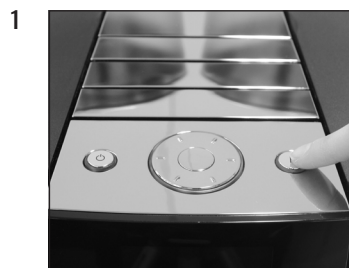

GIGA X9c Professional

Clean the milk system

Equipment required:

JURA Cappuccino Cleaner
1000 ml (Art. 62536)

These short instructions do not replace the 'GIGA X9c Professional Instructions for Use'. Make sure you read and observe the safety information and warnings first in order to avoid hazards.

Precondition: »Please select product:«

»Maintenance status (1/5)«