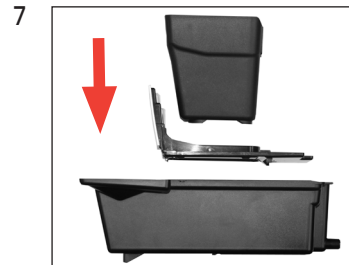

»Press the Rotary Switch.«