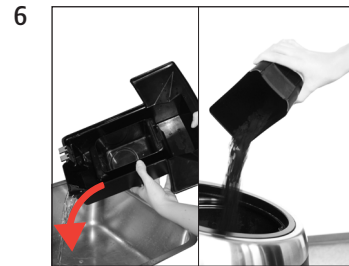

GIGA X9c Professional

Cleaning the machine

Approximate duration 20 min.

Equipment required:
 2-phase cleaning tablets
 Tub of 25 (Art. 62535)
 Pack of 6 (Art. 62715)

These short instructions do not replace the 'GIGA X9c Professional Instructions for Use'. Make sure you read and observe the safety information and warnings first in order to avoid hazards.

Precondition: »Clean machine.«
 (or: »Please select product.«)

»Maintenance status (1/5)«

»Empty coffee grounds container.«

»Press the Rotary Switch.«

»Machine is being cleaned.«
 »Add cleaning tablet.«

»Press the Rotary Switch.«