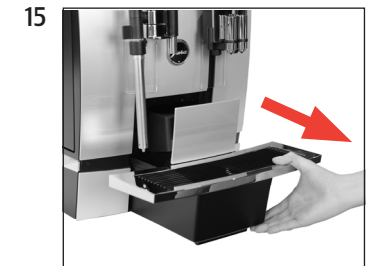

»Machine is being cleaned.«
»Empty coffee grounds container.«