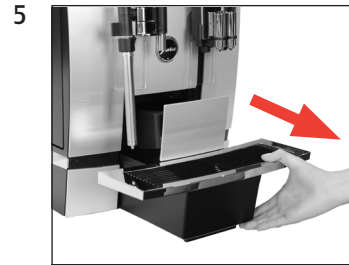

»Press the Rotary Switch.«