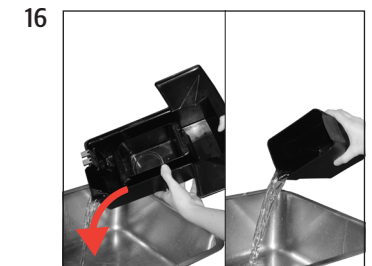

»Machine is being cleaned.«
»Empty coffee grounds container.«